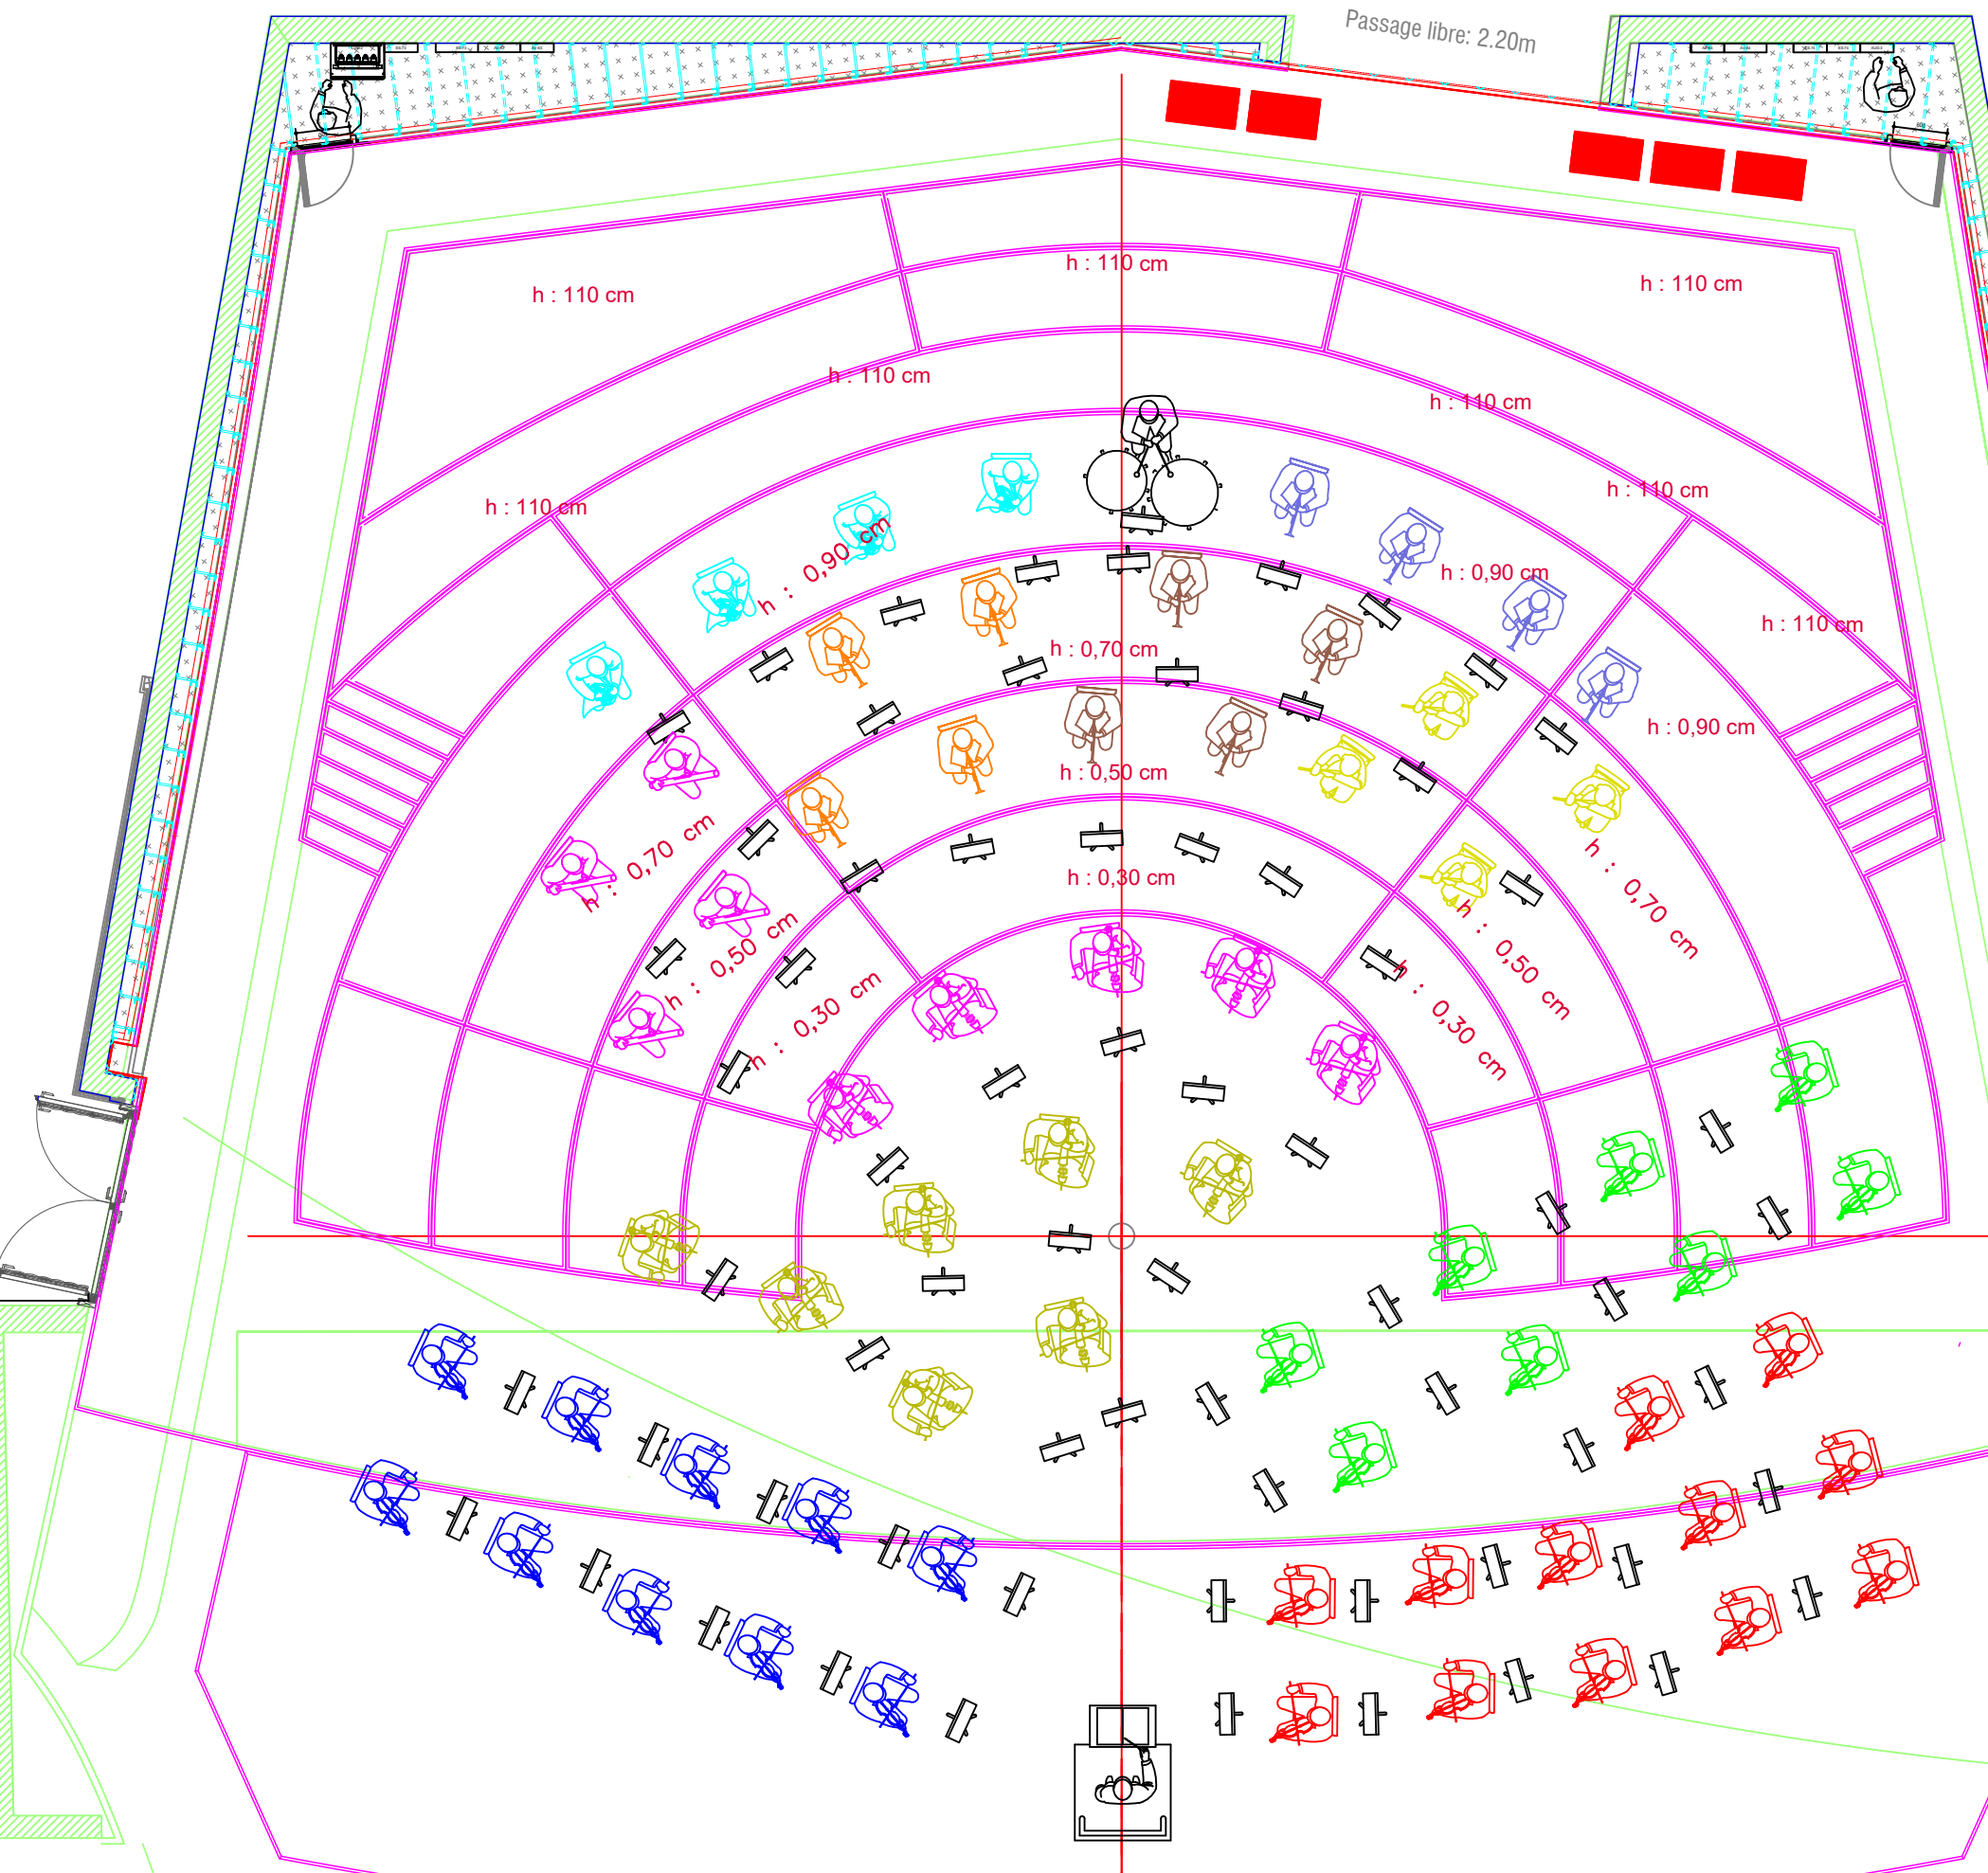

BEETHOVEN 9 DOUBLE ORCHESTRE

INSULA ORCHESTRA

Auditorium Seine Musicale

3ème Mouvement

Passage libre: 2.20m

- | | | | |
|---|------------|----------|------------|
| Hrn(4) | Tromp(4) | Tromb(3) | Percu(3) |
| Fl (3 -1) | Ob (4) | kla (4) | Bsn1 (3_1) |
| Vlc (7) | altos (8) | Bass (5) | |
| Vln1-1(12) | Vln1-2(10) | | |
| 67 Pupitres | | | |
| 67 chaises + 5 chaises hautes
+ 1 chaise timbalier | | | |

DISTANCIATION SANITAIRE
1m Cordes

DISTANCIATION SANITAIRE
1m50 Vents